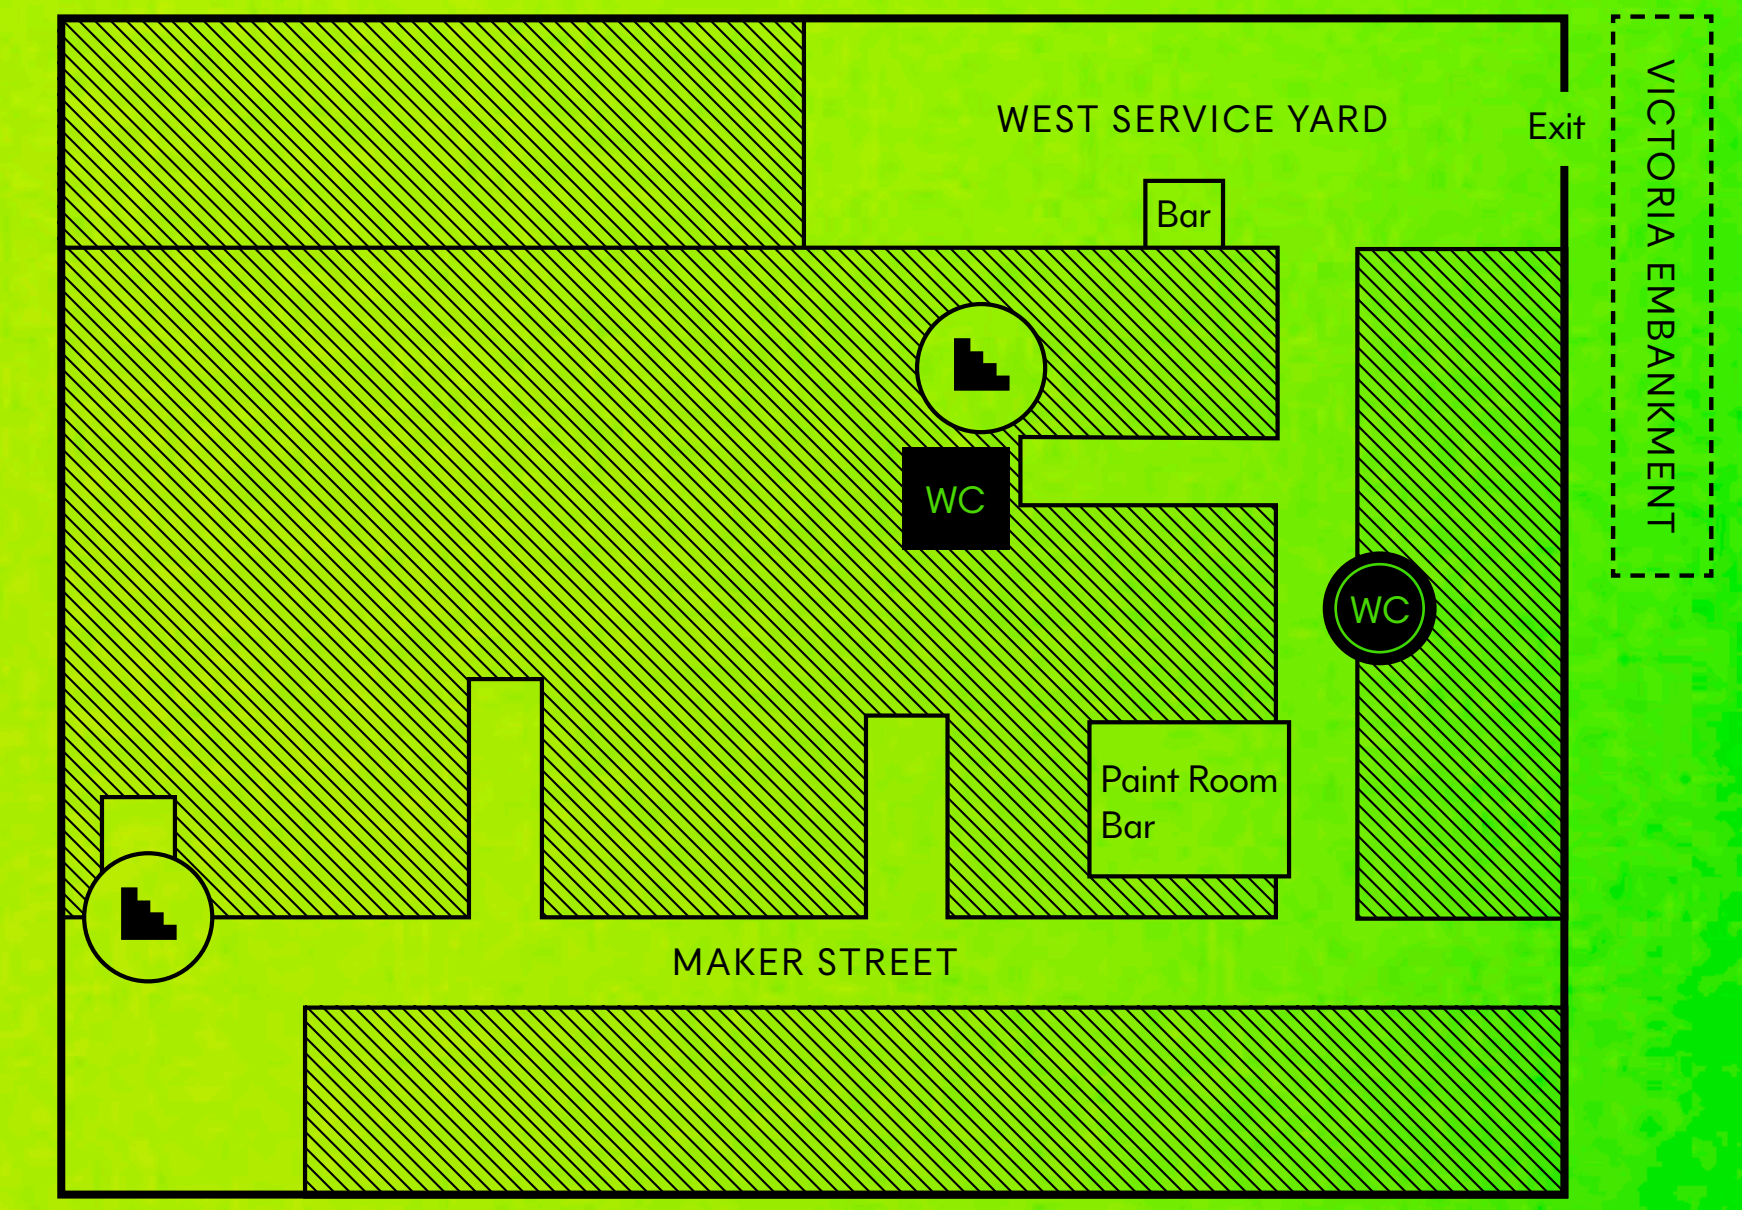

Basement

Ground

- G16 - **BORN::FREE** featuring **Belinda Zhawi, malakai sargeant, Sarah Lasoye & Nadeem Din-Gabisi**
- G18 - Bar
- G20 - Cloakroom
- Gallery 31: **Swimmers Limb** curated by **Taylor LeMelle** Featuring **Tai Shani, Mani Kambo** and **Comuzi Lab (Yaa Addae & Safiya McKenzie)**
- River Rooms - **SERAFINE1369: We can no longer deny ourselves**
- Lancaster Rooms - **Tom Scutt & Rowdy SS**
- Lancaster Place - Smoking Area

Lower Ground

- Snooker Rooms - **Lil C, Arthi, Kemarr**
- Snooker Rooms - Bar
- Rifle Range - **Sin Wai Kin, The Story Cycle**

Basement

- Paint Room - Bar
- West Service Yard - **RP Boo, Nazar, NIKS**
- West Service Yard - Bar
- Victoria Embankment - Smoking Area